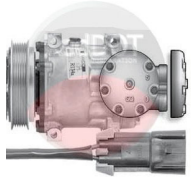

RECEIVER DRIERS

74R2537
OE#: 088423-00

74R2797
OE#: 221RD334

74R3077
OE#: 221RD335

74R3107
OE#: 615100-0008

COMPRESSORS

75R81632
OE#: F69-6003-121
75R81632A (AFT)

75R84292
OE#: F69-6001-122
75R84292A (AFT)