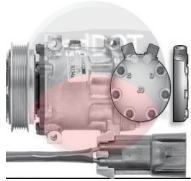

COMPRESSORS

75R81622
OE#: 206RD51M
75R81622A (AFT)