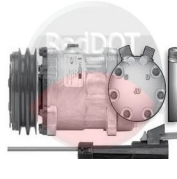

75R81692
OE#: 20370291