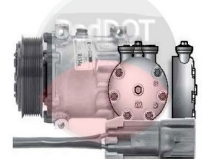

75R89652
OE#: F69-6003-122