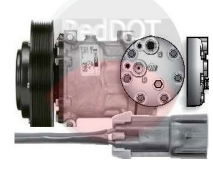

75R9612
OE#: 20721587
75R9612A (AFT)