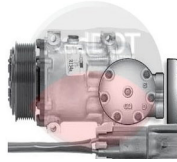

RECEIVER DRIERS

74R2537
OE#: 088423-00

74R2797
OE#: 221RD334

74R3077
OE#: 221RD335

74R3107
OE#: 615100-0008

COMPRESSORS

75R81632
OE#: F69-6003-121
75R81632A (AFT)

75R84292
OE#: F69-6001-122
75R84292A (AFT)